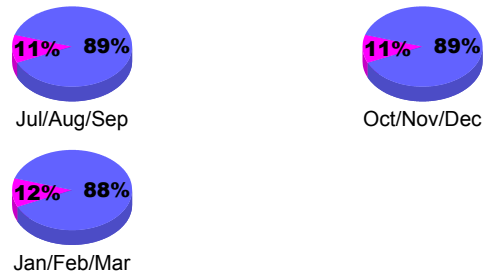

Membership Results 2009-2010

Goal, New, Dropped, Gain/Loss

Comparison of Club Gain/Loss

Current Year Compared to the Previous Year

Comparison of Membership Gain/Loss

Current Year Compared to the Previous Year

YTD Status Quo Clubs 2009-2010

Status Quo Clubs Compared to Status Quo Members

Gender Comparison 2009-2010

■ Male ■ Female