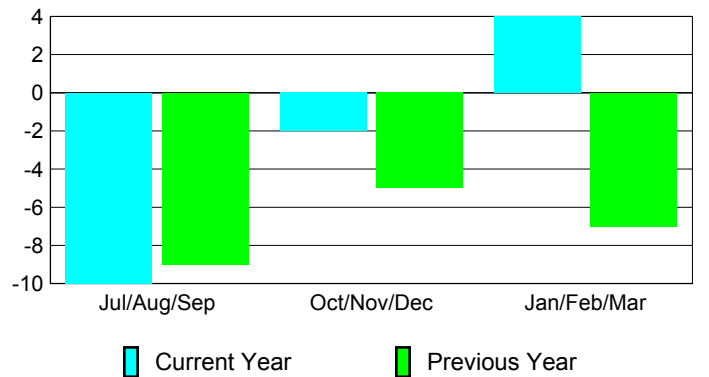

Club Results 2009-2010

Goal, New, Dropped, Gain/Loss

MEMBERSHIP

Membership Results
2009-2010

Membership
2008-2009

Month	Net Memb Goal	Actual New Memb	Actual Dropped Memb	Gain/Loss of Memb	Gain/Loss of Memb
Jul/Aug/Sep	10	70	-80	-10	-9
Oct/Nov/Dec	20	25	-27	-2	-5
Jan/Feb/Mar	30	34	-30	4	-7
Totals	60	129	-137	-8	-21

Membership Results 2009-2010

Goal, New, Dropped, Gain/Loss

Comparison of Club Gain/Loss

Current Year Compared to the Previous Year

Comparison of Membership Gain/Loss

Current Year Compared to the Previous Year

YTD Status Quo Clubs 2009-2010

Status Quo Clubs Compared to Status Quo Members

Gender Comparison 2009-2010

■ Male ■ Female