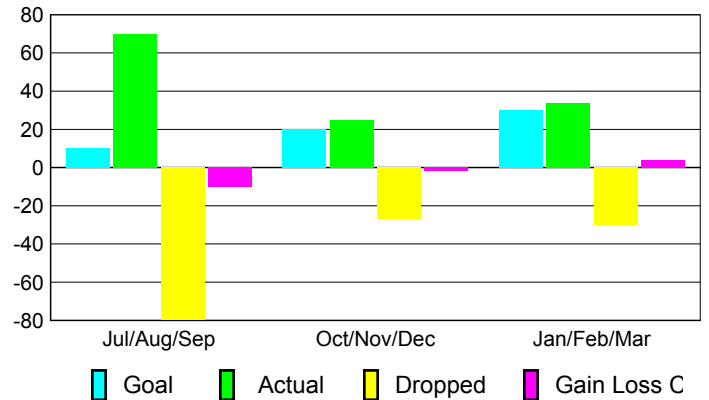

Club Results 2009-2010

Goal, New, Dropped, Gain/Loss

MEMBERSHIP

Membership Results
2009-2010

Membership
2008-2009

Month	Net Memb Goal	Actual New Memb	Actual Dropped Memb	Gain/Loss of Memb	Gain/Loss of Memb
Jul/Aug/Sep	10	70	-80	-10	-9
Oct/Nov/Dec	20	25	-27	-2	-5
Jan/Feb/Mar	30	34	-30	4	-7
Totals	60	129	-137	-8	-21

Membership Results 2009-2010

Goal, New, Dropped, Gain/Loss

Comparison of Club Gain/Loss

Current Year Compared to the Previous Year

Comparison of Membership Gain/Loss

Current Year Compared to the Previous Year